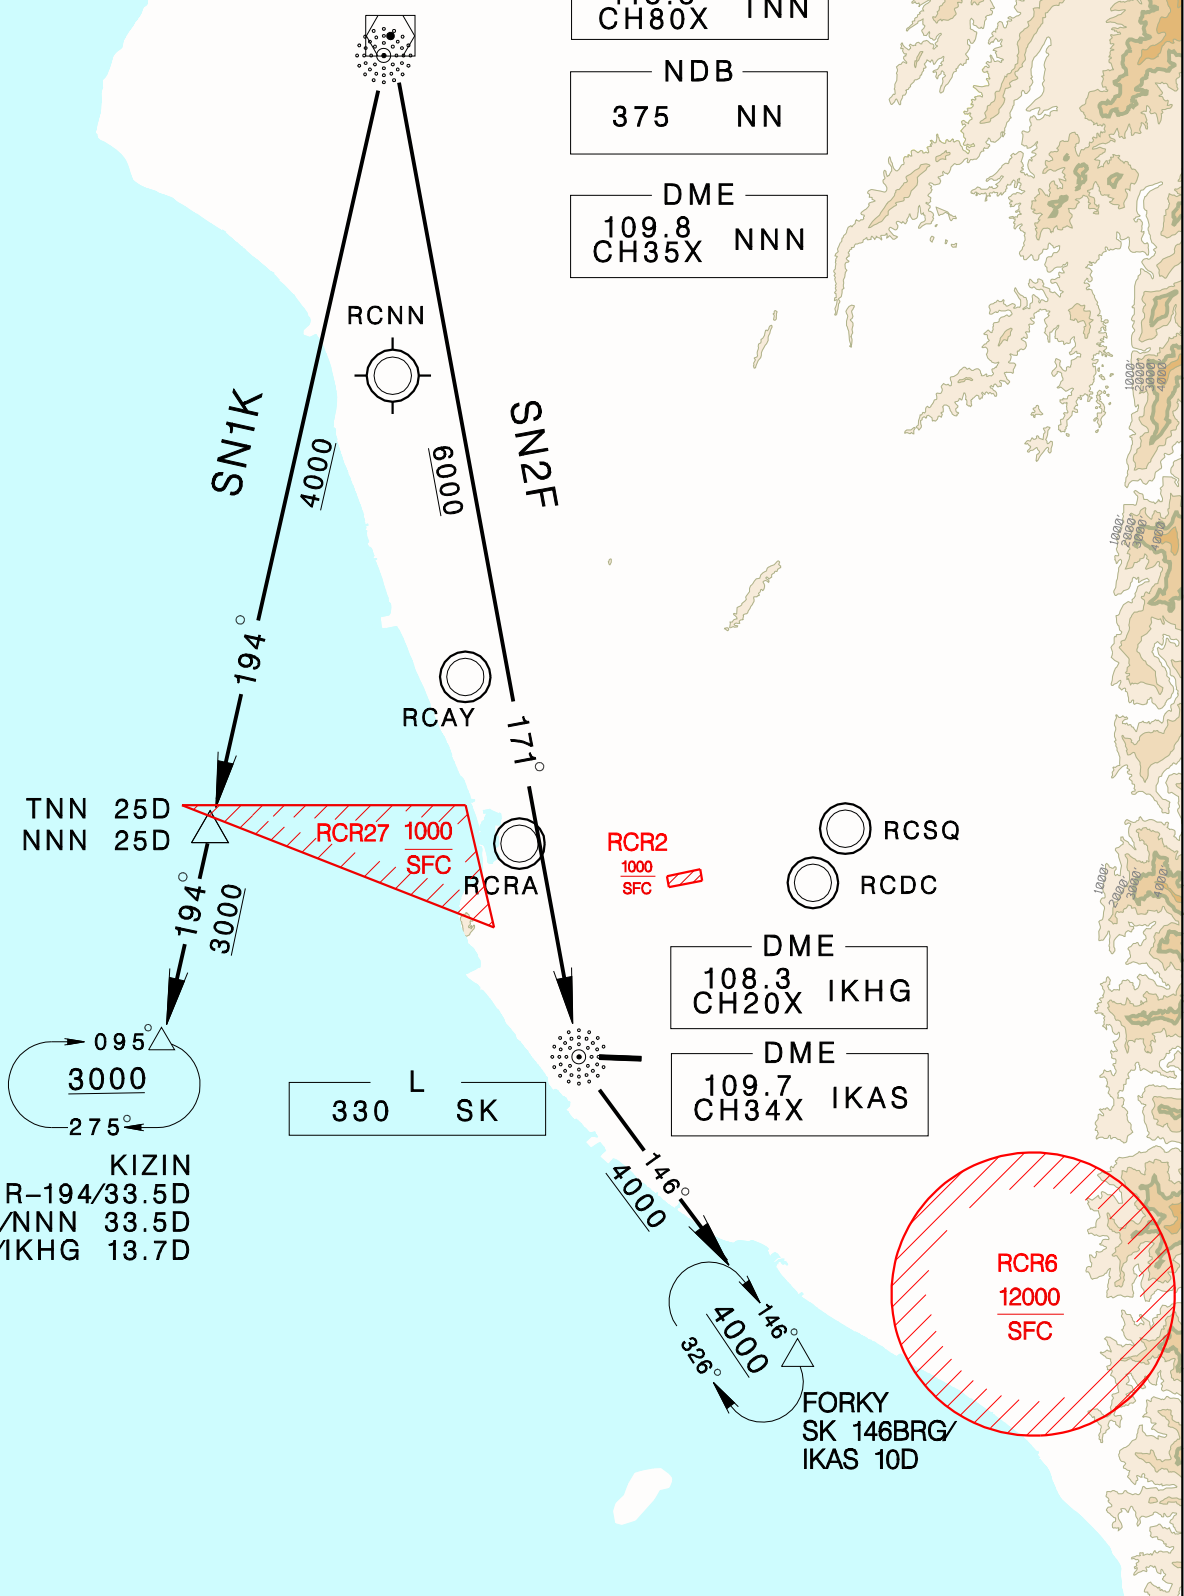

TAIPEI ACC 126.7	KAOHSIUNG APP 124.7 125.7	ATIS 127.8	VAR 3° W	
Apt Elev: 31'	Trans Level: FL130	Trans Alt: 11,000'		
BEARINGS ARE MAGNETIC; DISTANCES ARE NAUTICAL MILES; ELEVATIONS, HEIGHTS IN FEET				

SIGANG TWO FOXTROT ARR (SN2F)  
 SIGANG ONE KILO ARR (SN1K)

- VOR/DME  
SIGANG  
113.3 CH80X TNN
- NDB  
375 NN
- DME  
109.8 CH35X NNN

REV: CHG SN1F TO SN2F, FORKY INFO

SN2F:  
 Depart TNN/NN, track TNN R-171/NN 171BRG to SK, then track SK 146BRG to FORKY.  
 SN1K:  
 Depart TNN/NN, track TNN R-194/NN 194BRG to KIZIN.