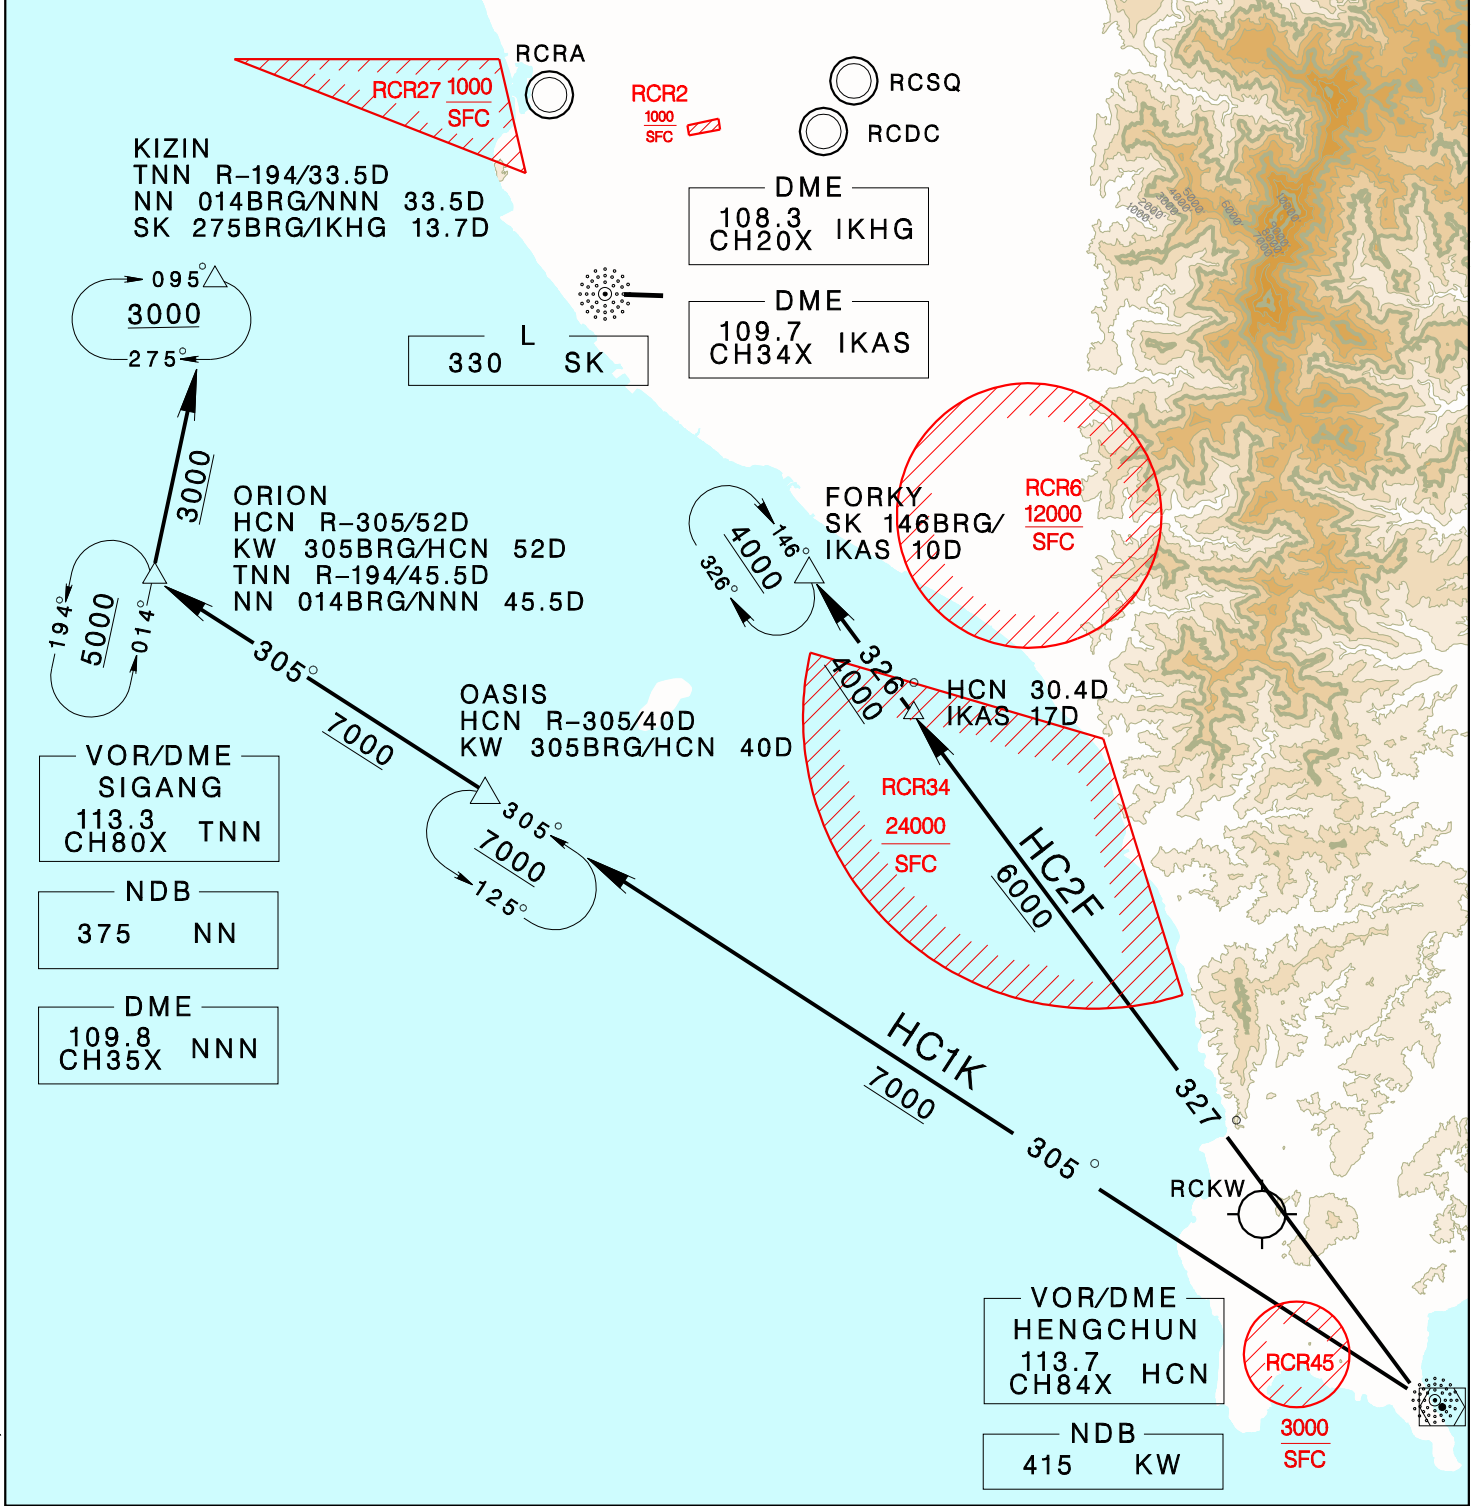

TAIPEI ACC 127.9 129.1	KAOHSIUNG APP 124.7 125.7	ATIS 127.8	VAR 3° W 	
Apt Elev: 31'	Trans Level: FL130	Trans Alt: 11,000'		
BEARINGS ARE MAGNETIC; DISTANCES ARE NAUTICAL MILES; ELEVATIONS, HEIGHTS IN FEET				

HENGCHUN TWO FOXTROT ARR (HC2F)
 HENGCHUN ONE KILO ARR (HC1K)

REV: CHG HC1F TO HC2F, FORKY INFO

HC2F: Depart HCN/KW, track HCN R-327/KW 327BRG to HCN 30.4D, then track SK 326BRG to FORKY.
 HC1K: Depart HCN/KW, track HCN R-305/KW 305BRG to OASIS then ORION, then track TNN R-194/NN 014BRG to KIZIN.