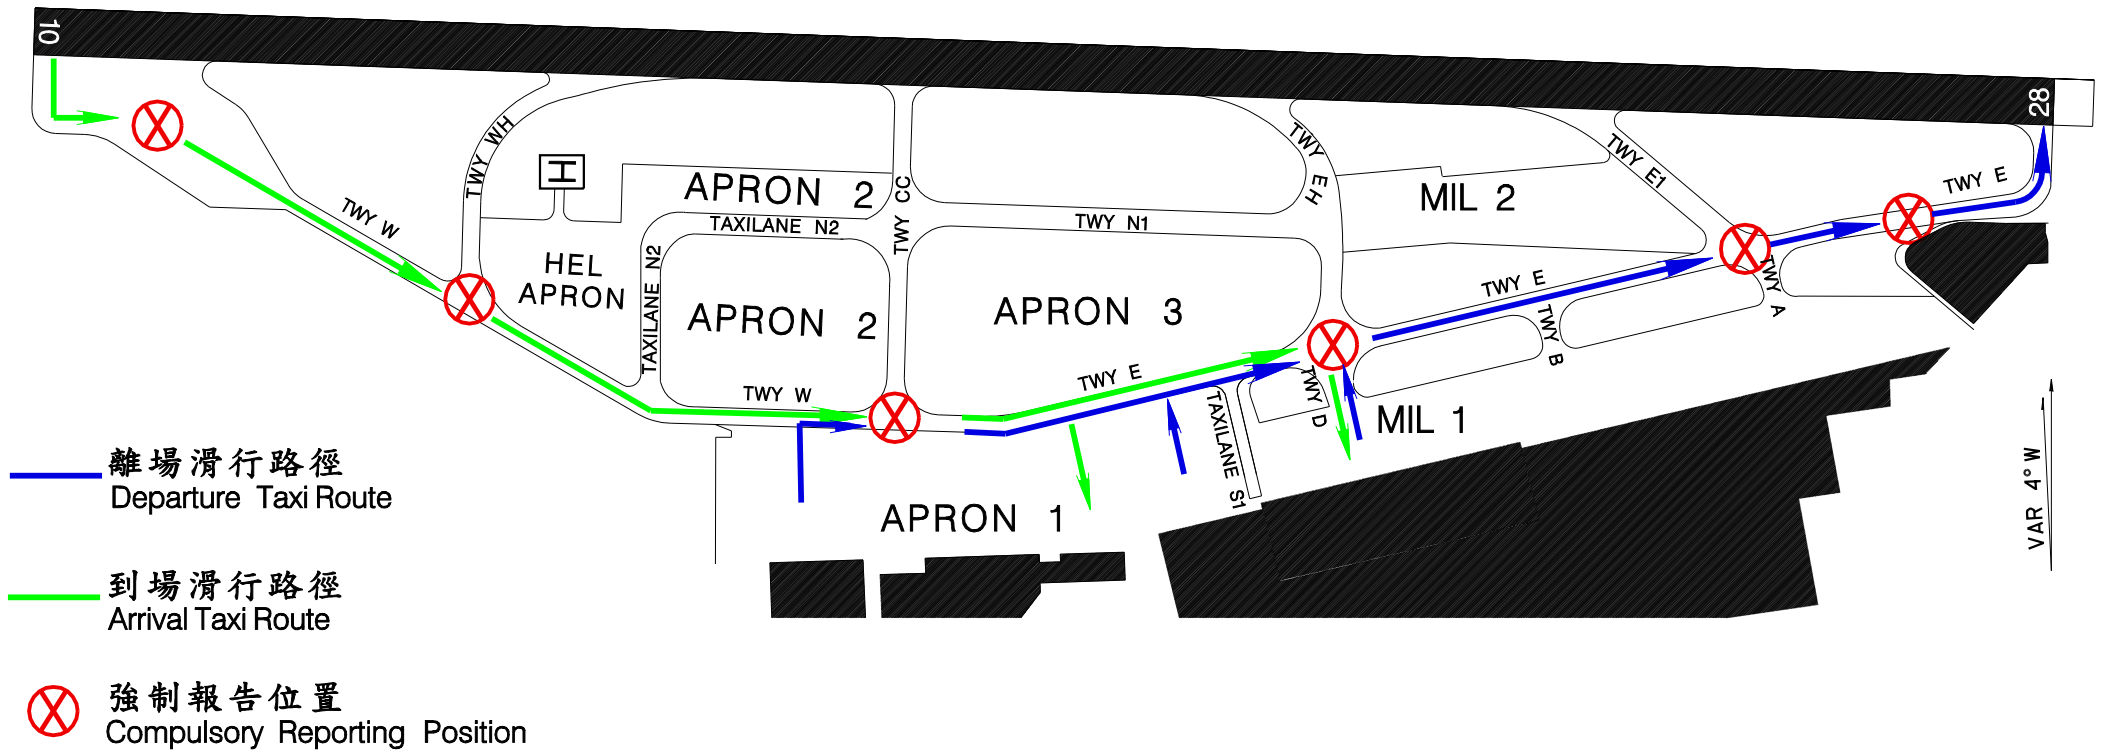

低能見度標準滑行路徑 (28跑道離場/到場)

Standard Route for Taxiing during Low Visibility (RWY 28 Departure /Arrival)

REV. NO CHANGE